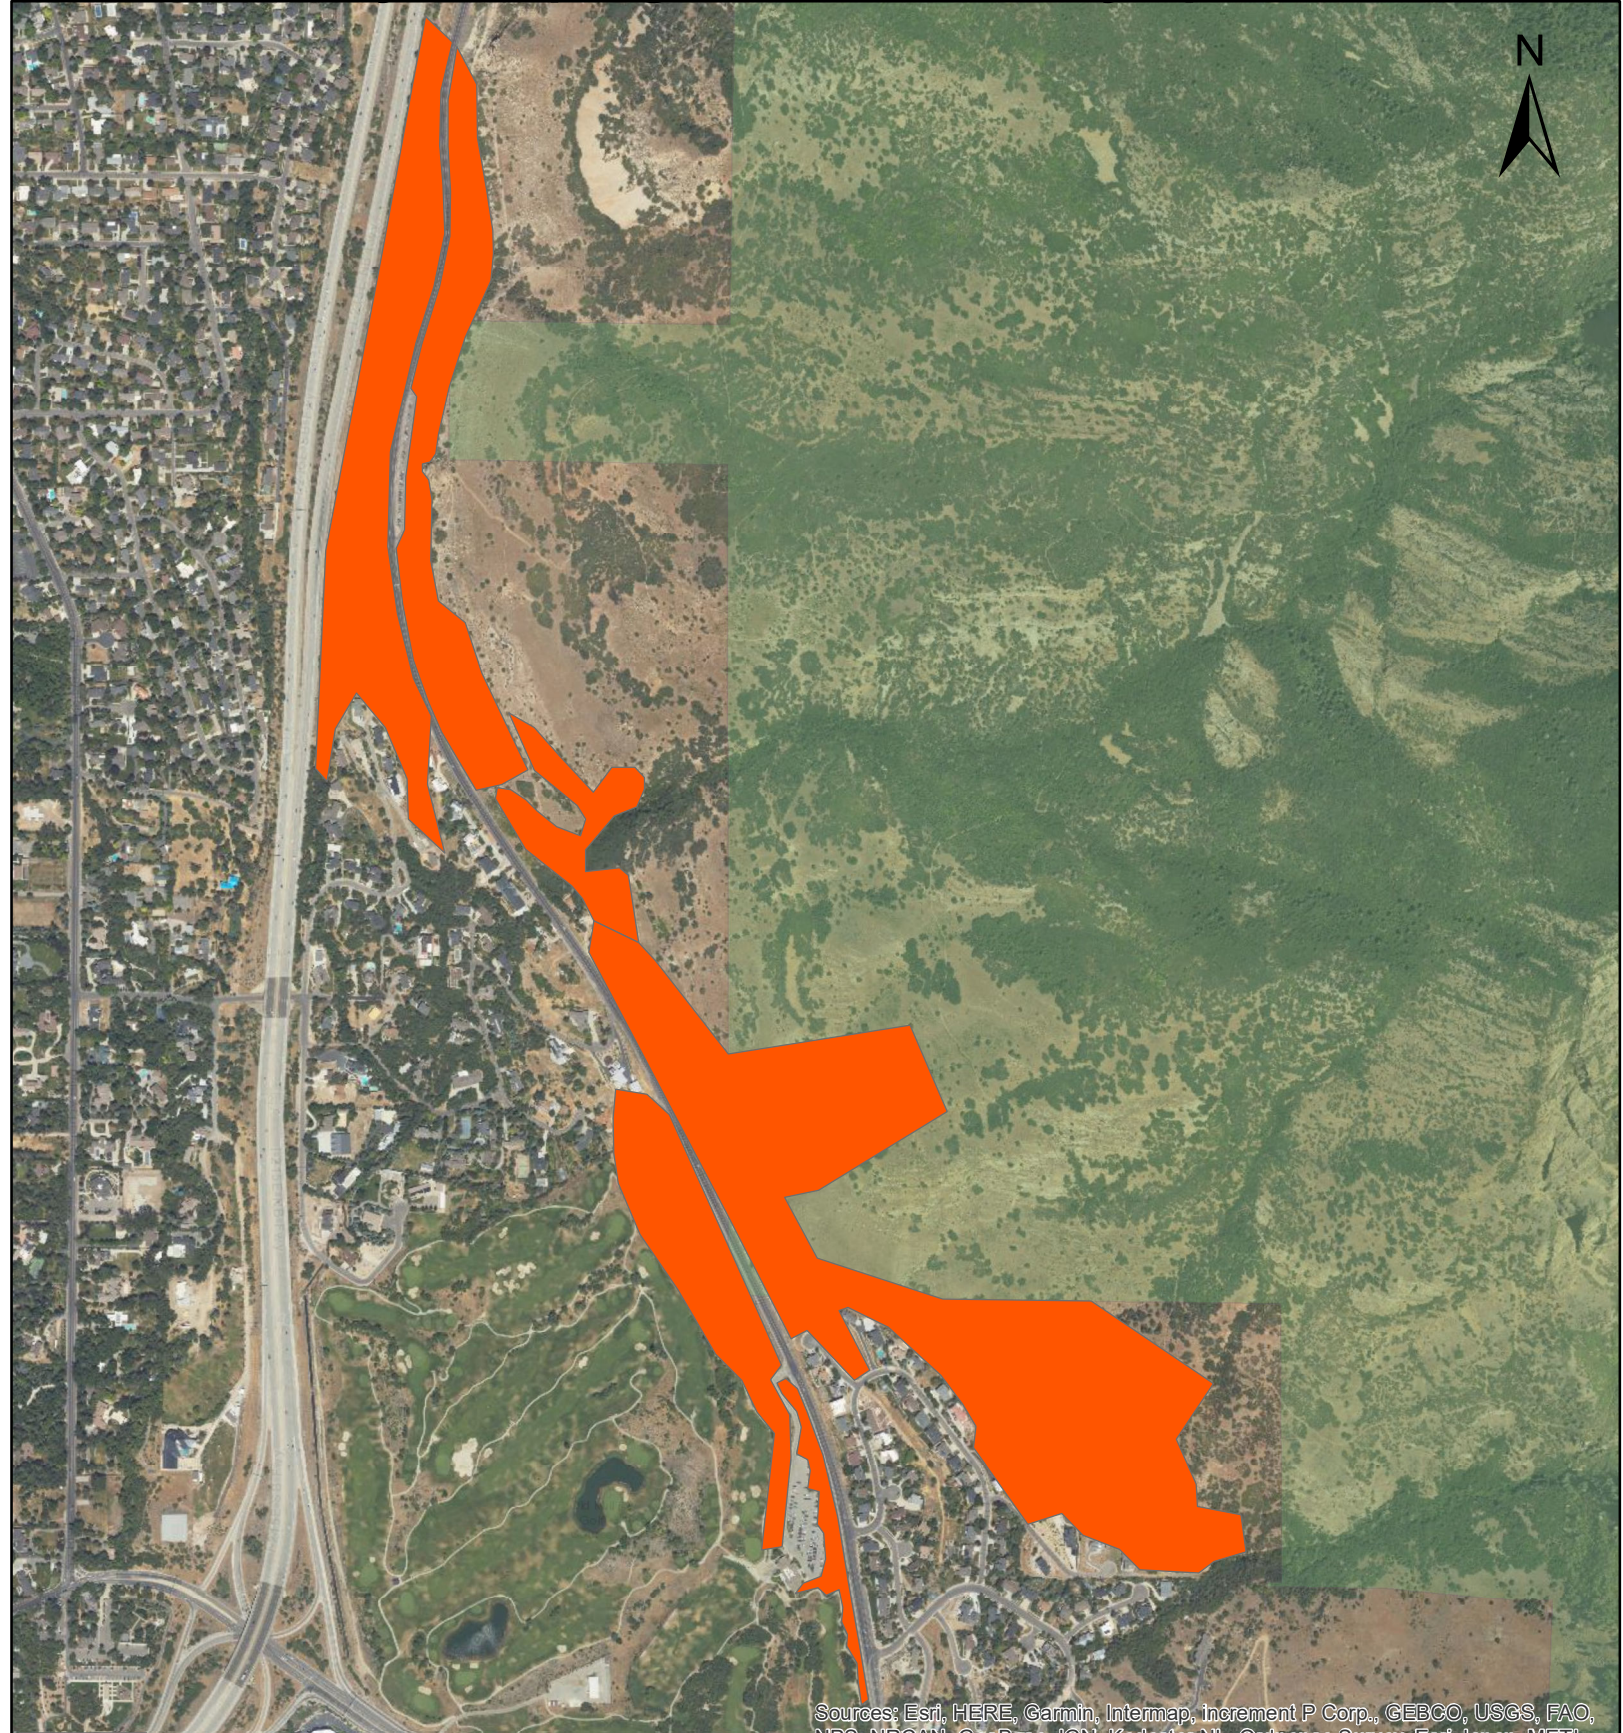

Myrtle Spurge 2025 Mount Olympus

Sources: Esri, HERE, Garmin, Intermap, increment P Corp., GEBCO, USGS, FAO, NPS, NRCAN, GeoBase, IGN, Kadaster NL, Ordnance Survey, Esri Japan, METI, Swire, Swire China (Hong Kong), (c) OpenStreetMap contributors, and the GIS User Community

Myrtle Spurge Spray Area GROUND 2025

The Utah Division of Wildlife Resources makes no warranty with respect to the accuracy, completeness or usefulness of the data. Utah Division of Wildlife Resources assumes no liability for direct, indirect, special, or consequential damages resulting from the use or misuse of this data or any of the information